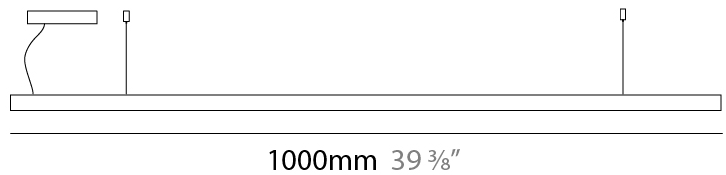

PROJECT
TYPE
SPECIFIER
QUANTITY
DATE

LED28 SUSPENSION

D71008-

base number
Color   Finish
Temperature   Options

1. To build a product code in our configurator select the specify button on the base model # product page
2. To build a manual product code on this datasheet choose from the options listed below in blue font and add the suffix to the base model #

GENERAL

Series: Woodlin
Subseries: LED28
Brand: Tunto
Division: Design
Mounting Type: Suspension
Mounting Location: Ceiling
Subcategory: Profile

PHYSICAL

Shape: Rectangle
Length (mm): 1000
Length (in): 39 ³/₈
Width (mm): 28
Width (in): 1 ¹/₈
Height (mm): 28
Height (in): 1 ¹/₈
Max. Overall Height (mm): 2028
Max. Overall Height (in): 79 ¹³/₁₆
Light Distribution: Direct
Diffuser: Opal
Fixture Finish: [WAL / ASH / OAK / BLK / WHI](#)
Fixture Material: Wood
Cable Details: 2000mm / 78 3/4"

ELECTRICAL

Lamp Type: LED
Input Wattage (W): 21
Total Output Wattage (W): 19
Dimming: Tri-Mode (Non-Dimming and Phase Dimming (120Vac only) and 0-10V Dimming)
Driver Included: Yes
Driver Location: Integrated
Driver Type: Constant Current - Universal
Driver Class: Class 2
Input Voltage (V): 120 - 277
Constant Current (MA): 700

LED

Color Temperature (°K): [2700 / 3000 / 4000](#)
Max. Delivered Lumen (lm): 1200
CRI: >93 CRI
Lamp Life (hrs): 50000

OPTICAL

RATINGS AND CERTIFICATIONS

Certified By: Certified for North American Standards
IP rating: IP20

28mm 1 ¹/₈"

Direct