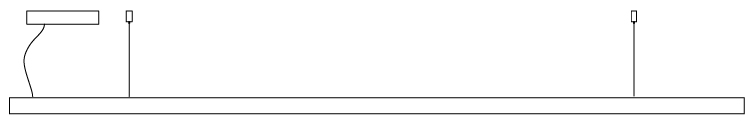

PROJECT
TYPE
SPECIFIER
QUANTITY
DATE

LED28 SUSPENSION

D71009-

base number
Color   Finish
Temperature   Options

1. To build a product code in our configurator select the specify button on the base model # product page
2. To build a manual product code on this datasheet choose from the options listed below in blue font and add the suffix to the base model #

GENERAL

Series: Woodlin
Subseries: LED28
Brand: Tunto
Division: Design
Mounting Type: Suspension
Mounting Location: Ceiling
Subcategory: Profile

PHYSICAL

Shape: Rectangle
Length (mm): 1200
Length (in): 47 1/4
Width (mm): 28
Width (in): 1 1/8
Height (mm): 28
Height (in): 1 1/8
Max. Overall Height (mm): 2028
Max. Overall Height (in): 79 13/16
Light Distribution: Direct
Diffuser: Opal
Fixture Finish: [WAL](#) / [ASH](#) / [OAK](#) / [BLK](#) / [WHI](#)
Fixture Material: Wood
Cable Details: 2000mm / 78 3/4"

ELECTRICAL

Lamp Type: LED
Input Wattage (W): 25
Total Output Wattage (W): 20.9
Dimming: Tri-Mode (Non-Dimming and Phase Dimming (120Vac only) and 0-10V Dimming)
Driver Included: Yes
Driver Location: Integrated
Driver Type: Constant Current - Universal
Driver Class: Class 2
Input Voltage (V): 120 - 277
Constant Current (MA): 700

LED

Color Temperature (°K): [2700](#) / [3000](#) / [4000](#)
Max. Delivered Lumen (lm): 1300 Standard 3000K
CRI: >93 CRI
Lamp Life (hrs): 50000

OPTICAL

RATINGS AND CERTIFICATIONS

Certified By: Certified for North American Standards
IP rating: IP20

1200mm 47 1/4"

28mm 1 1/8"

Direct